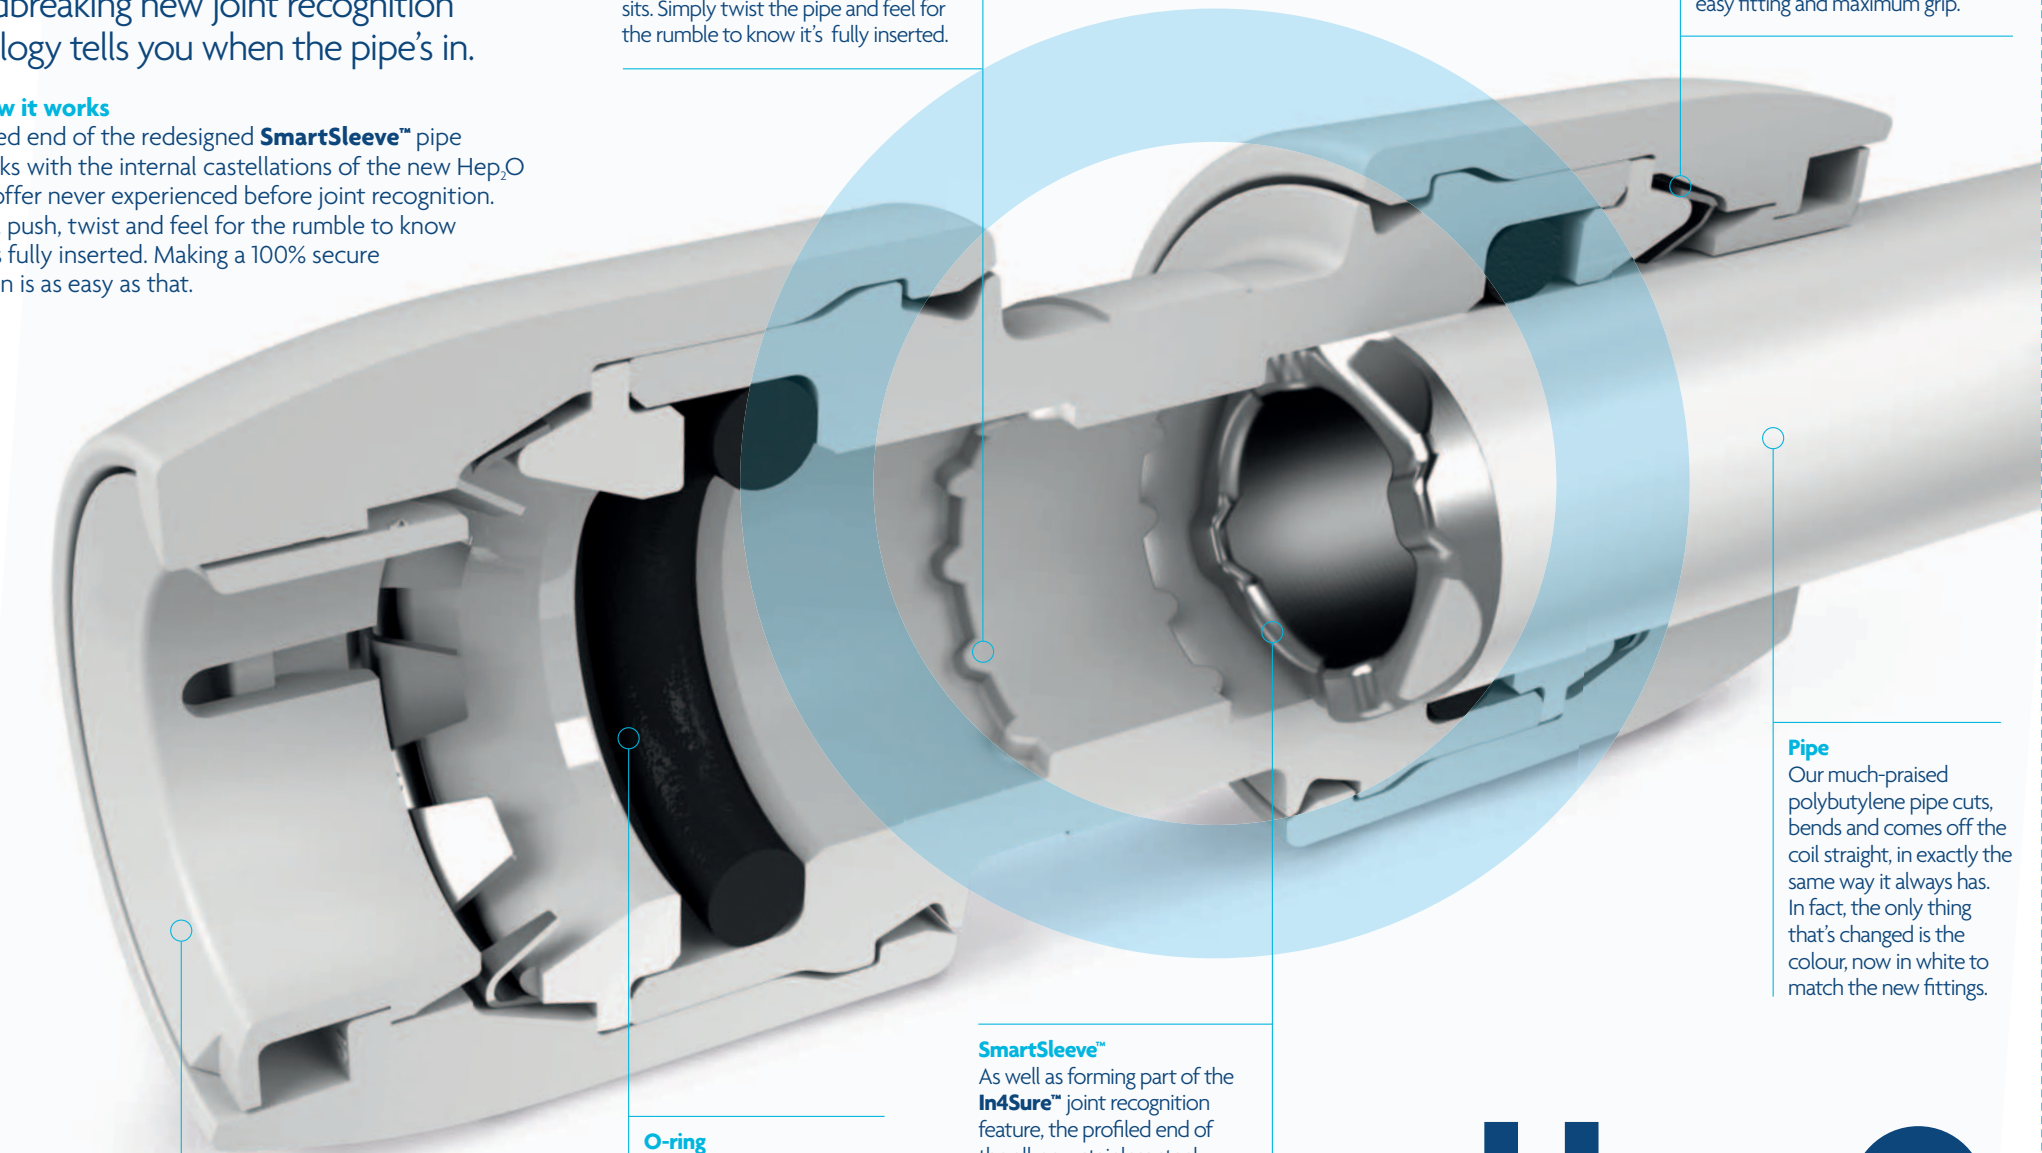

It was tough, but the industry-leader has just got better.

In4Sure™

Groundbreaking new joint recognition technology tells you when the pipe's in.

Here's how it works

The profiled end of the redesigned **SmartSleeve™** pipe insert works with the internal castellations of the new Hep₂O fitting to offer never experienced before joint recognition. Just insert, push, twist and feel for the rumble to know the pipe is fully inserted. Making a 100% secure connection is as easy as that.

Internal castellations

New **In4Sure™** joint recognition technology lies right at the heart of our new fitting. The moulded internal castellations form the seat in which the profiled end of the new **SmartSleeve™** sits. Simply twist the pipe and feel for the rumble to know it's fully inserted.

Grab-ring

Made from high quality 316 stainless steel, the re-engineered grab-ring is amazingly strong. Able to grip plastic and copper pipe, the carefully angled teeth have been aligned for easy fitting and maximum grip.

Hep₂O fitting

The new white sleek fitting not only looks more attractive, it's super-tough.

O-ring

The all-important o-ring offers a reliable seal in both hot and cold water systems.

SmartSleeve™

As well as forming part of the **In4Sure™** joint recognition feature, the profiled end of the all-new stainless steel **SmartSleeve™** reduces the force required to make a secure connection. It also stays in the pipe when demounted.