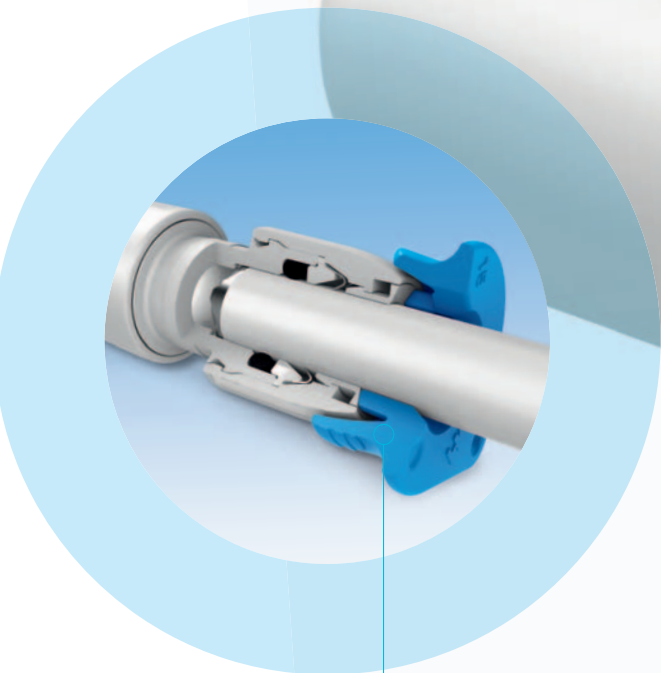

Business reply service
Licence no. OS 368

Wavin Ltd
Parsonage Way,
Chippenham,
Wiltshire,
SN15 5BR

HepKey™

The innovative pipe release key that only demounts when you want it to.

Colour-coded to the pipe size, it works with the new Hep₂O fittings. The **HepKey™** triggers the grab-ring within the fitting to release the pipe. As the fitting is tamper-proof, the pipe will only release when you want it to. So it's fast, simple and eliminates the risk of accidental and potentially expensive demounting.

HepKey™
The smaller pocket-sized **HepKey™** clips around the pipe and needs to be pushed against the fitting to release the pipe. Quick and easy to use and it achieves demounting with the minimum of effort.

Hep₂O fitting
The new white sleek fitting not only looks more attractive, it's super-tough.

HepKey Plus™
Available in each of the four fitting sizes, **HepKey Plus™** simply clips onto the fitting. This simple action depresses the inner collar which releases the integral grab-ring and allows the pipe to be removed.

Grab-ring
The grab-ring is located behind the release sleeve and is captive within the fitting so it can't fall out and get lost. It's manufactured from high quality 316 stainless steel that can be used repeatedly without any loss of strength so the fitting can be used and re-used.