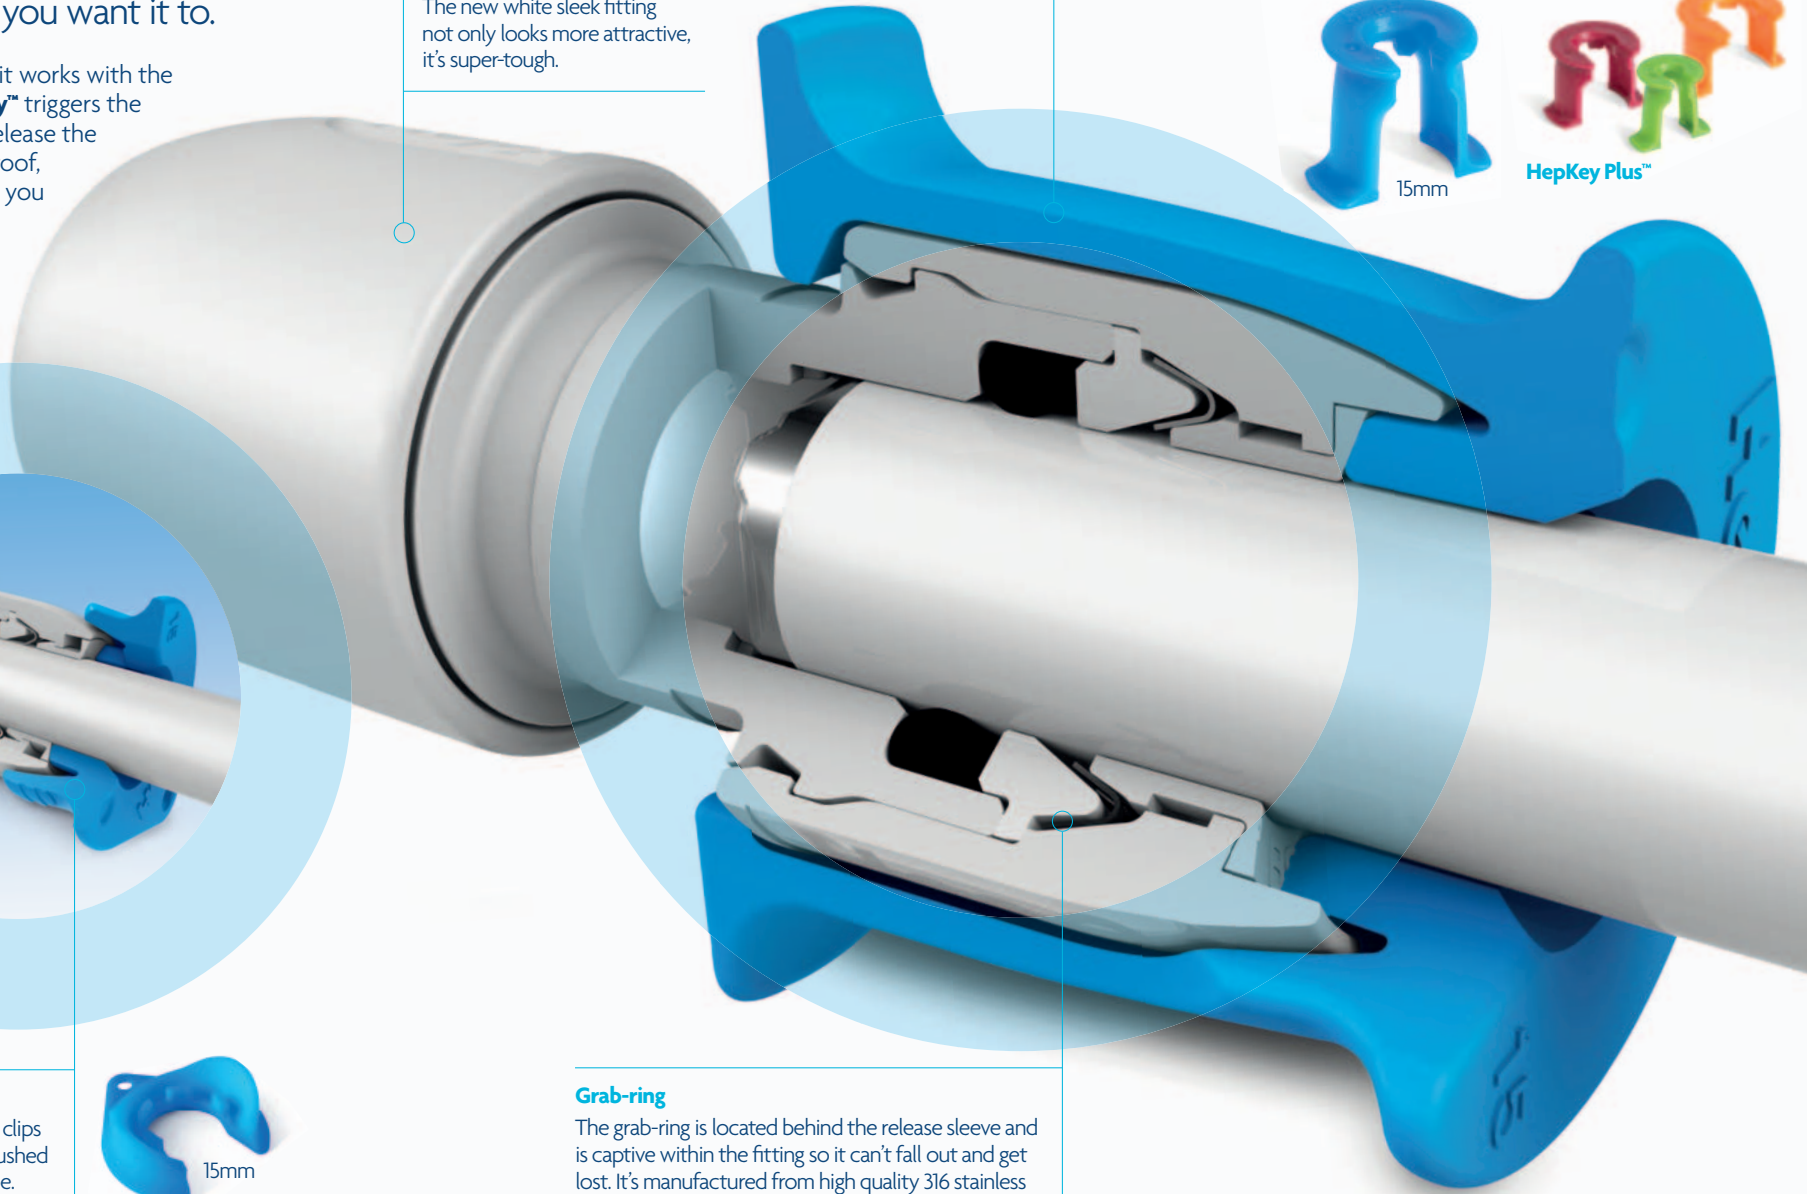

Business reply service
Licence no. OS 368

Wavin Ltd
Parsonage Way,
Chippenham,
Wiltshire,
SN15 5BR

HepKey™

The innovative pipe release key that only demounts when you want it to.

Colour-coded to the pipe size, it works with the new Hep₂O fittings. The **HepKey™** triggers the grab-ring within the fitting to release the pipe. As the fitting is tamper-proof, the pipe will only release when you want it to. So it's fast, simple and eliminates the risk of accidental and potentially expensive demounting.

HepKey™
The smaller pocket-sized **HepKey™** clips around the pipe and needs to be pushed against the fitting to release the pipe. Quick and easy to use and it achieves demounting with the minimum of effort.

Hep₂O fitting
The new white sleek fitting not only looks more attractive, it's super-tough.

HepKey Plus™
Available in each of the four fitting sizes, **HepKey Plus™** simply clips onto the fitting. This simple action depresses the inner collar which releases the integral grab-ring and allows the pipe to be removed.

Grab-ring
The grab-ring is located behind the release sleeve and is captive within the fitting so it can't fall out and get lost. It's manufactured from high quality 316 stainless steel that can be used repeatedly without any loss of strength so the fitting can be used and re-used.